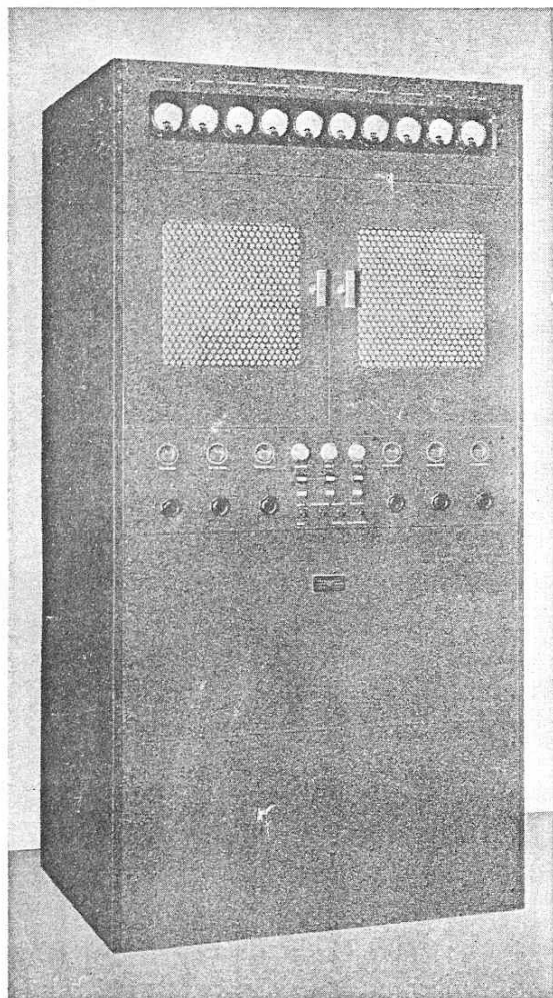

## 20C ONE KILOWATT Transmitter

AT RIGHT  
300D

BELOW  
12E

Several new Collins transmitters and speech input assemblies are being manufactured for broadcast use. The 20C One Kilowatt Transmitter, the 300D One Hundred Watt Transmitter, and the 12E Speech Input Assembly are illustrated on this page. Greatest attention has been given to the fidelity, modern appearance, reliability and convenience of operation of this equipment. Complete details will be furnished on request.