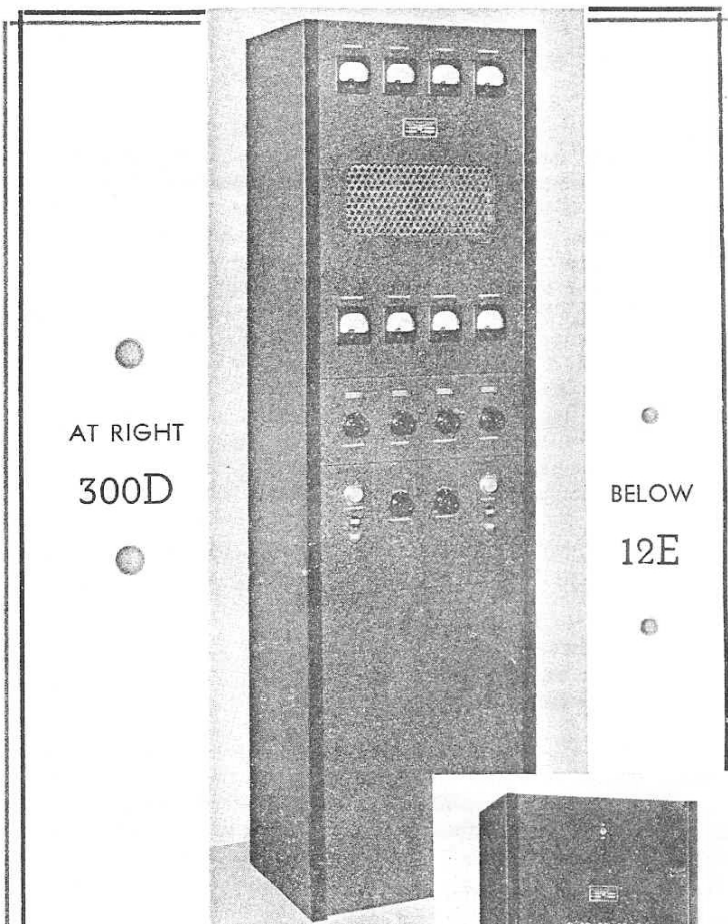

## 20C ONE KILOWATT Transmitter

AT RIGHT  
300D

BELOW  
12E

Several new Collins transmitters and speech input assemblies are being manufactured for broadcast use. The 20C One Kilowatt Transmitter, the 300D One Hundred Watt Transmitter, and the 12E Speech Input Assembly are illustrated on this page. Greatest attention has been given to the fidelity, modern appearance, reliability and convenience of operation of this equipment. Complete details will be furnished on request.